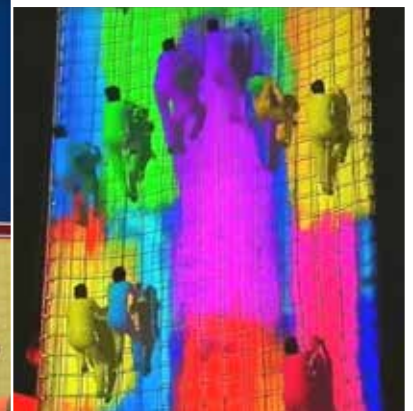

Trellis Lighting Nets

Create a beautiful, dream-like environment of streaming light which hangs like trailing rain drops. Typically, vertical light strings are hung in a curtain pattern, or single strings hung from tree limbs. By contrast, InCord netting for trellis lighting provides a full grid of possible drop points to randomize light strings or control the density of lighting. The net panels are custom-produced to install where you need them, capable of spanning open areas such as courtyards, lobbies, and theatre stages.

ProManila Ultra II™ Synthetic Rope

Arrrrr matey! InCord's ProManila Ultra II is the best synthetic Manila-style rope on the market, ideal for your next nautical or pirate-themed production. This polyolefin fiber rope offers tremendous load bearing capacity compared to natural rope and won't deteriorate over time.

Theatrical Rope Nets

InCord custom theatrical rope nets are interactive scenic elements which can be incorporated into a performance. Designed for climbing, swinging or walking, and made to any size or shape, the creative possibilities are endless.

Hand-woven from either high-strength polyester rope or ProManila Ultra II, cargo style rope nets from InCord are built for repeat performances. The safe and reliable construction can withstand multiple performers at once, giving choreographers the freedom to use netting as their canvas.