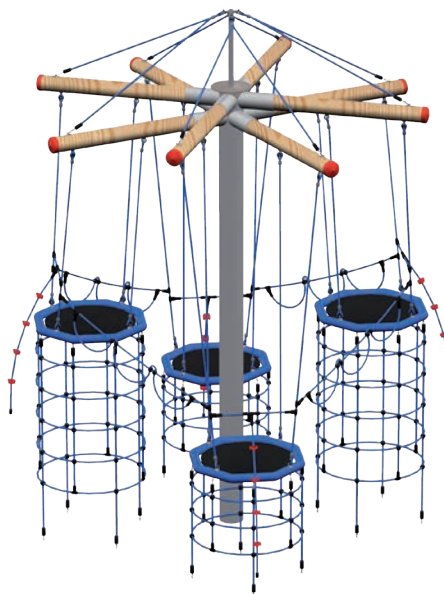

Bird's Nest Tree

Rope Climbers for Play & Adventure

through Huck-Seiltechnik

Description

The NetPlay Bird's Nest Tree is all about adventure! Multiple height-varied platforms, climbers, chimneys and connection ladders offer children an endless flow of possibilities and guaranteed smiles. Inspiring creative play while incorporating a vast array of skill builders, our Bird's Nest Tree is a hit in any setting.

Specifications

- Installed height 200 in.
- Space required Ø 157.5 in.
- Use zone Ø 286 in.
- Fall height 79 in.
- Age Group. 5-12 years

Features

- 8 inch diameter steel post
- 4 Bird's Nests
- 4 climbing ropes
- 4 climbing chimneys
- Loop ropes and hanging ropes