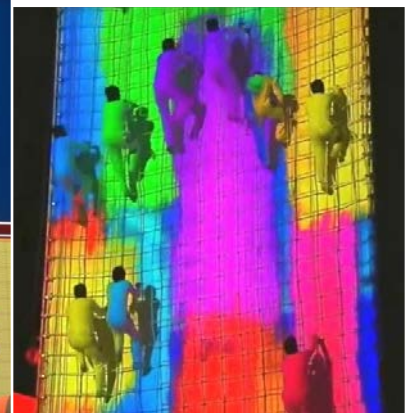

Trellis Lighting Nets

Create a beautiful, dream-like environment of streaming light which hangs like trailing rain drops. Typically, vertical light strings are hung in a curtain pattern, or single strings hung from tree limbs. By contrast, InCord netting for trellis lighting provides a full grid of possible drop points to randomize light strings or control the density of lighting. The net panels are custom-produced to install where you need them, capable of spanning open areas such as courtyards, lobbies, and theatre stages.

ProManila Ultra™ Synthetic Rope

InCord's ProManila Ultra is a synthetic rope, designed to mimic the look and feel of natural Manila rope; ideal for your next nautical or pirate-themed production. This polyolefin fiber rope offers tremendous load bearing capacity compared to natural rope and won't deteriorate over time.

Theatrical Rope Nets

InCord custom theatrical rope nets are interactive scenic elements which can be incorporated into a performance. Designed for climbing, swinging or walking, and made to any size or shape, the creative possibilities are endless.

Hand-woven from either high-strength polyester rope or ProManila Ultra II, cargo style rope nets from InCord are built for repeat performances. The safe and reliable construction can withstand multiple performers at once, giving choreographers the freedom to use netting as their canvas.