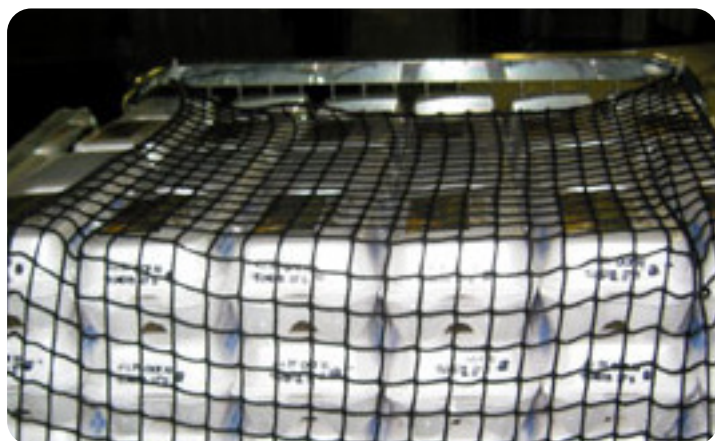

CARTNET™

Cost effective and environmentally friendly, InCord CartNet offers a durable and reusable containment solution for food, beverage, display and distribution carts.

- Easy to attach
- Stores compactly
- Available in a variety of mesh sizes
- Custom attachment and liner options

MATERIALS

Optional mesh liners are available for the containment of small items. Material, mesh size, and attachment options are available to suit your specifications.

CartNet also extends over the top of a cart to keep product secure.